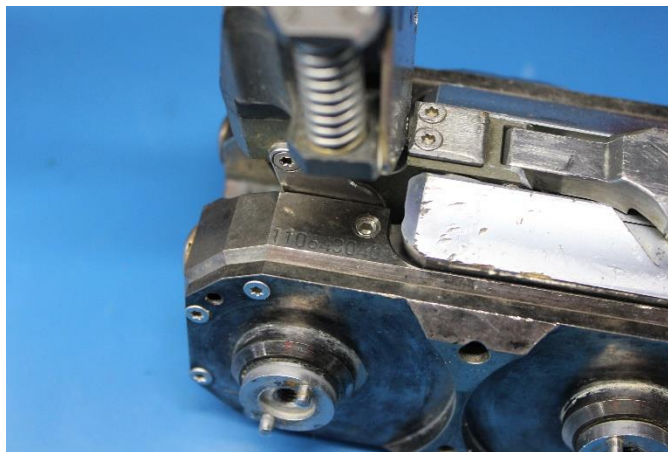

3. Elka 600 Serial Number

Bottom left of the face of the reel.

4. Quadtro 300 Serial Number

Bottom of the face of the cable reel.

5. Alpha 150 Serial Number

Back left side, in front of the wheel.

6. Quadtro SAT Serial Number

Bottom of the face of cable reel.

7. L 135 Serial Number

On the front face of the tractor body, under the lift

8. Electric Lift for L 135 Serial Number

Under the reverse camera.

9. L 100 Cross Serial Number

On the top face of the tractor body, at the front.

10. KS 135 / Scan Serial Number

On top of the KS 135 camera base.

11. KS 60 CL Serial Number

On side of KS 60 CL camera head.

12. SAT 40 Serial Number

At the base of the camera head, above the connector.