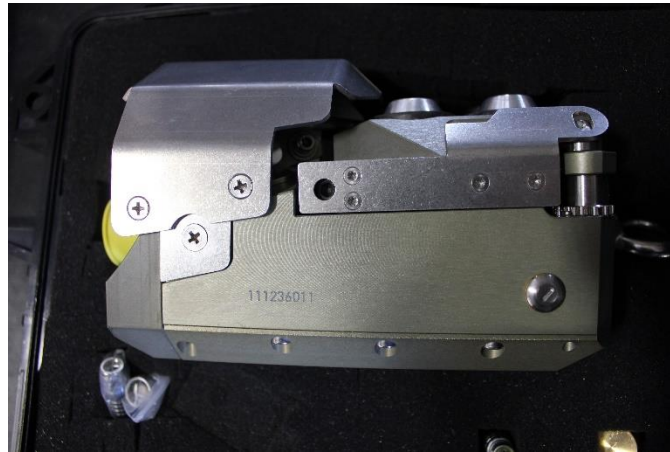

13. SKM 135 Serial Number

On the left face of the equipment.