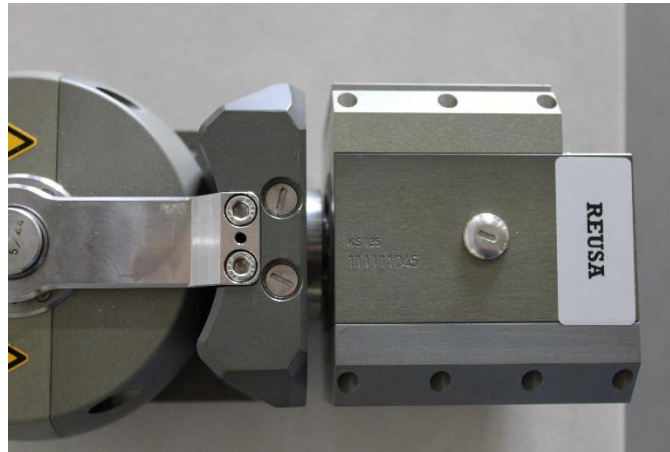

3. Elka 600 Serial Number

Bottom left of the face of the reel.

4. Quadtro 300 Serial Number

Bottom of the face of the cable reel.

5. Alpha 150 Serial Number

Back left side, in front of the wheel.

6. Quadtro SAT Serial Number

Bottom of the face of cable reel.

7. L 135 Serial Number

On the front face of the tractor body, under the lift

8. Electric Lift for L 135 Serial Number

Under the reverse camera.

9. L 100 Cross Serial Number

On the top face of the tractor body, at the front.

10. KS 135 / Scan Serial Number

On top of the KS 135 camera base.

11. KS 60 CL Serial Number

On side of KS 60 CL camera head.

12. SAT 40 Serial Number

At the base of the camera head, above the connector.