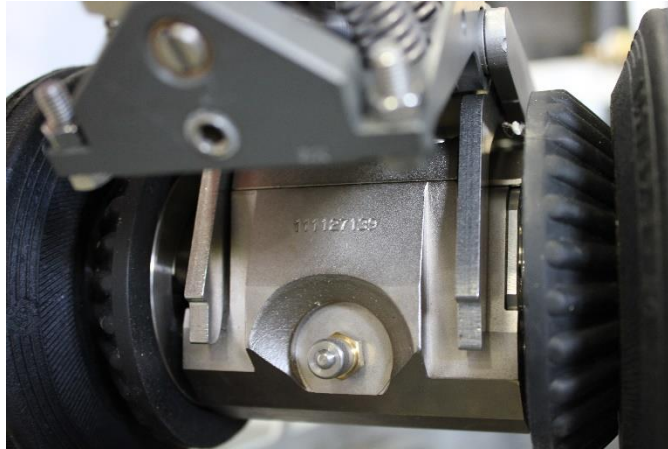

3. Elka 600 Serial Number

Bottom left of the face of the reel.

4. Quadtro 300 Serial Number

Bottom of the face of the cable reel.

5. Alpha 150 Serial Number

Back left side, in front of the wheel.

6. Quadtro SAT Serial Number

Bottom of the face of cable reel.

7. L 135 Serial Number

On the front face of the tractor body, under the lift

8. Electric Lift for L 135 Serial Number

Under the reverse camera.

9. L 100 Cross Serial Number